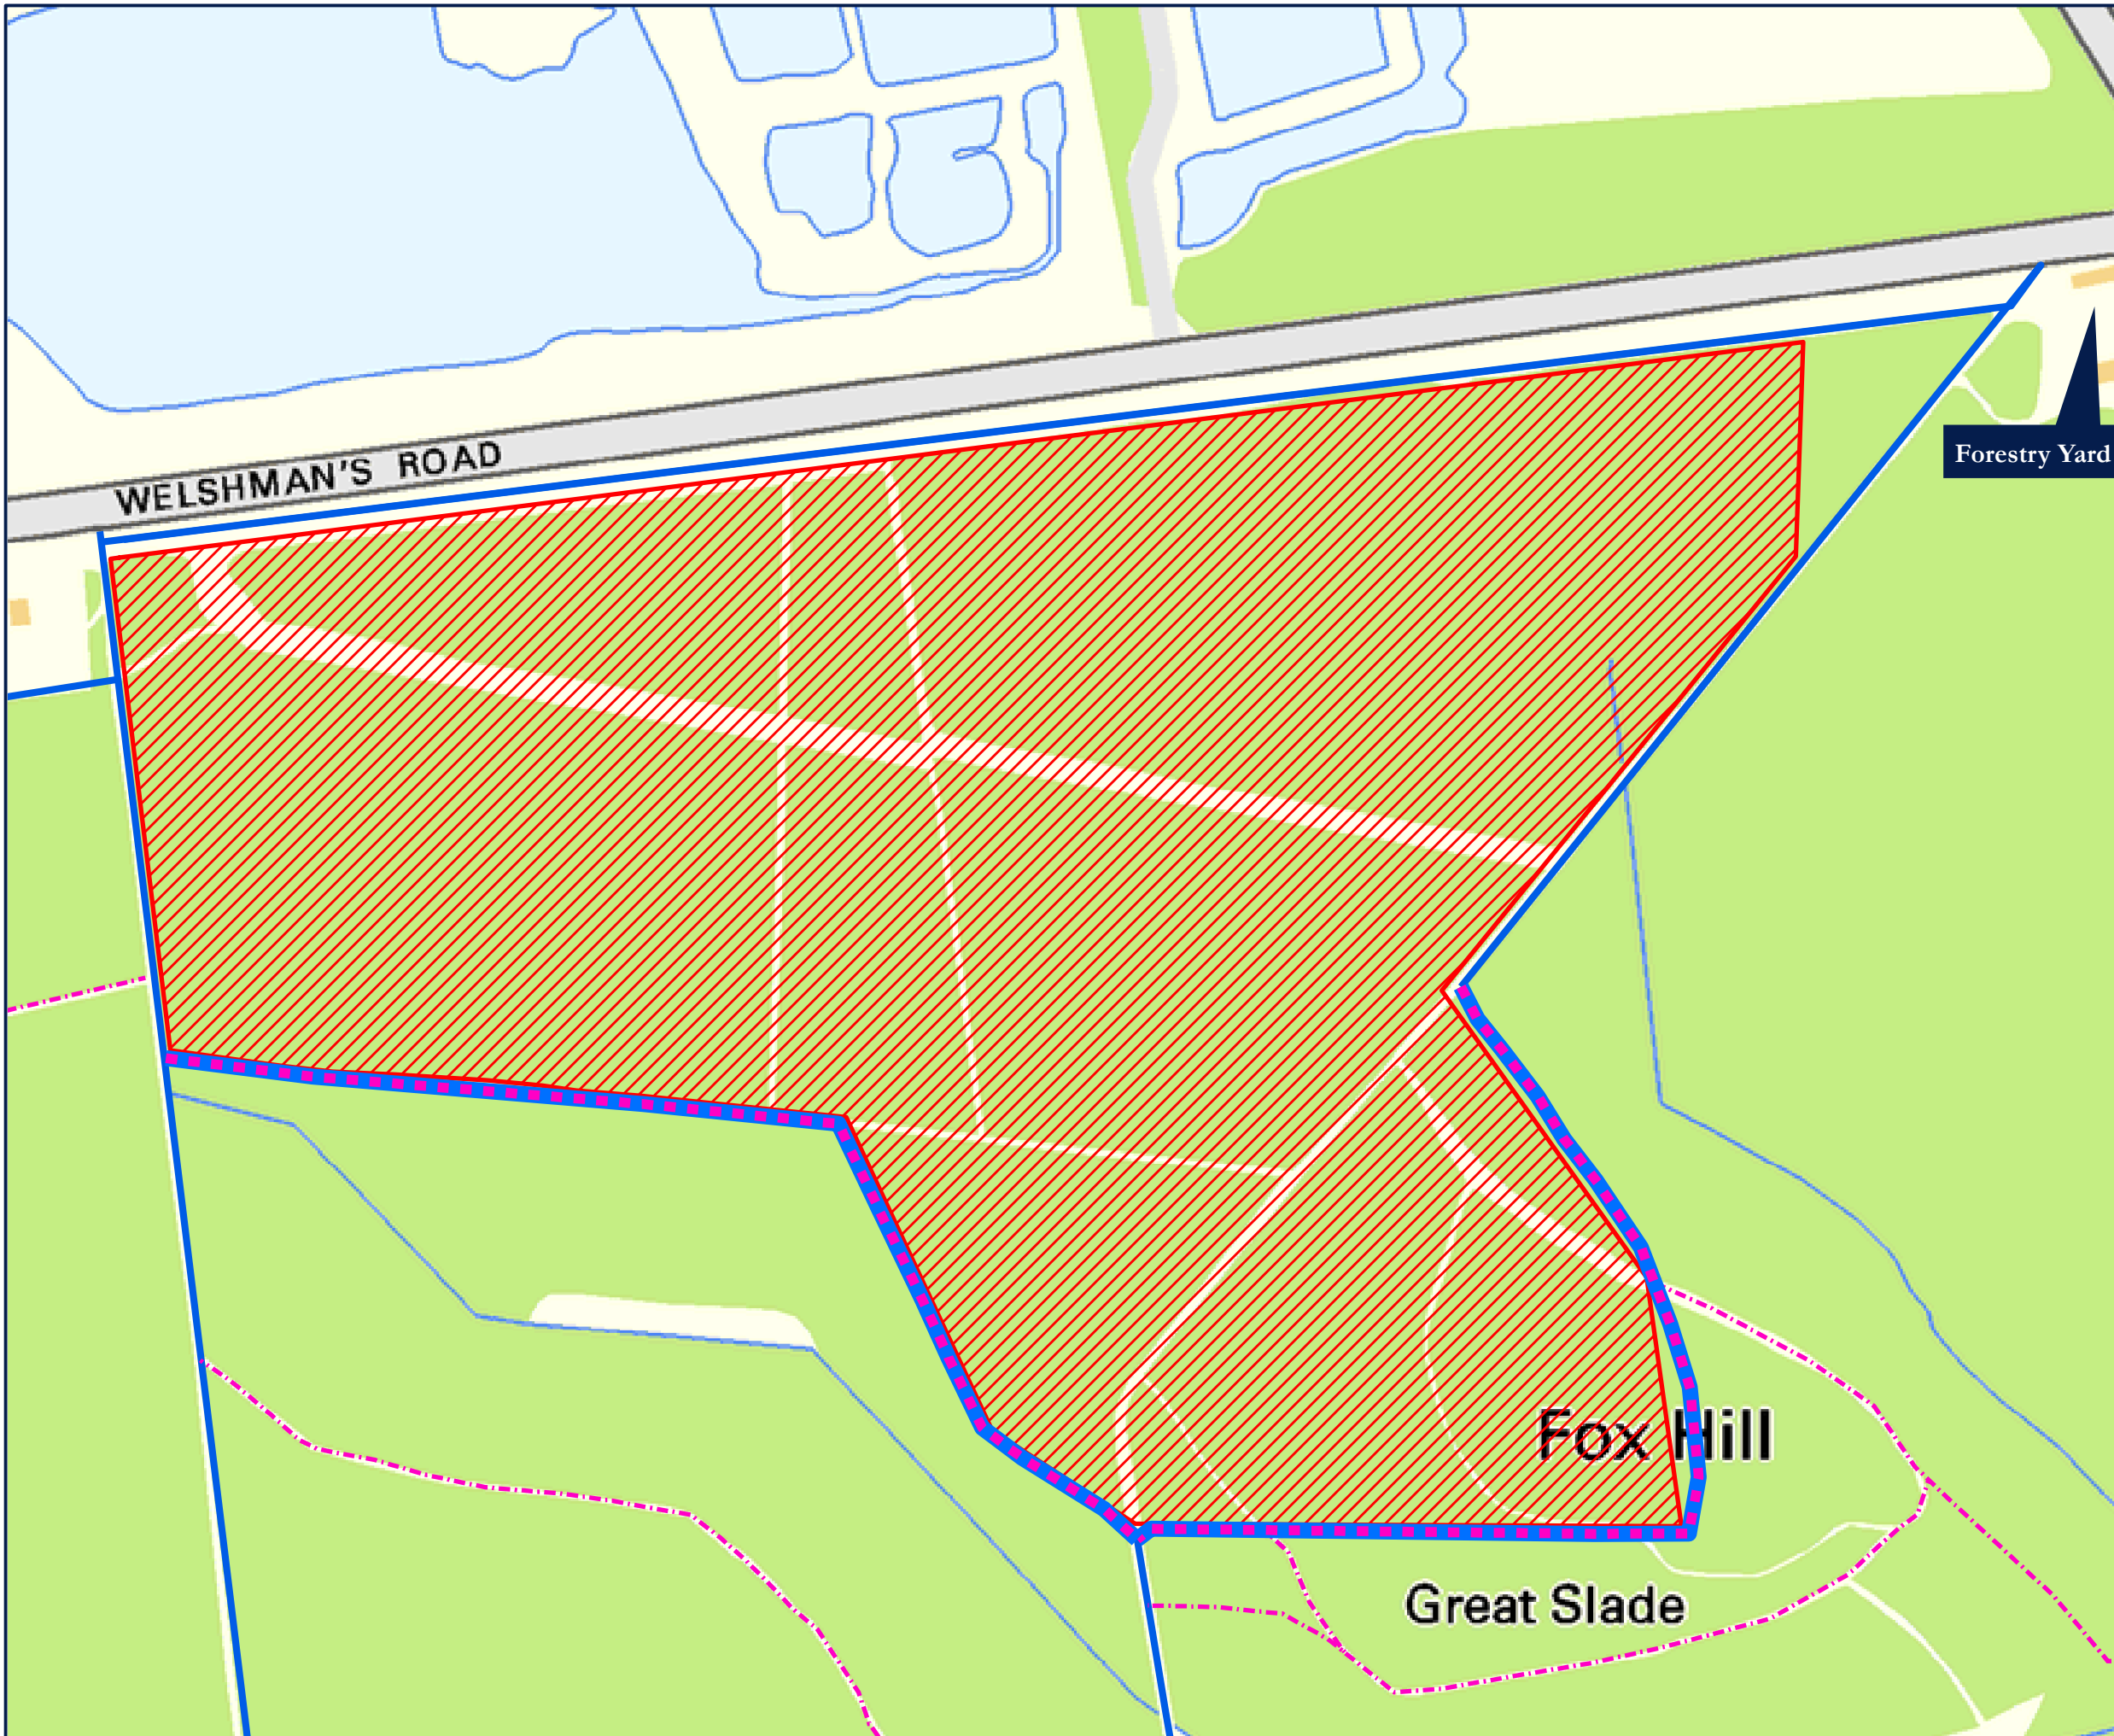

# Permissive riding and walking route changes Benyon's Inclosure 2018

-  QUARRY- No Public Access
-  New riding and walking routes
-  Permissive walking routes
-  Riding and walking routes

Map data shown may contain Ordnance Survey © products supplied by Pear Technology Services Ltd. © Crown Copyright and database rights from date shown below.  
Ordnance Survey © Licence number: 100023148